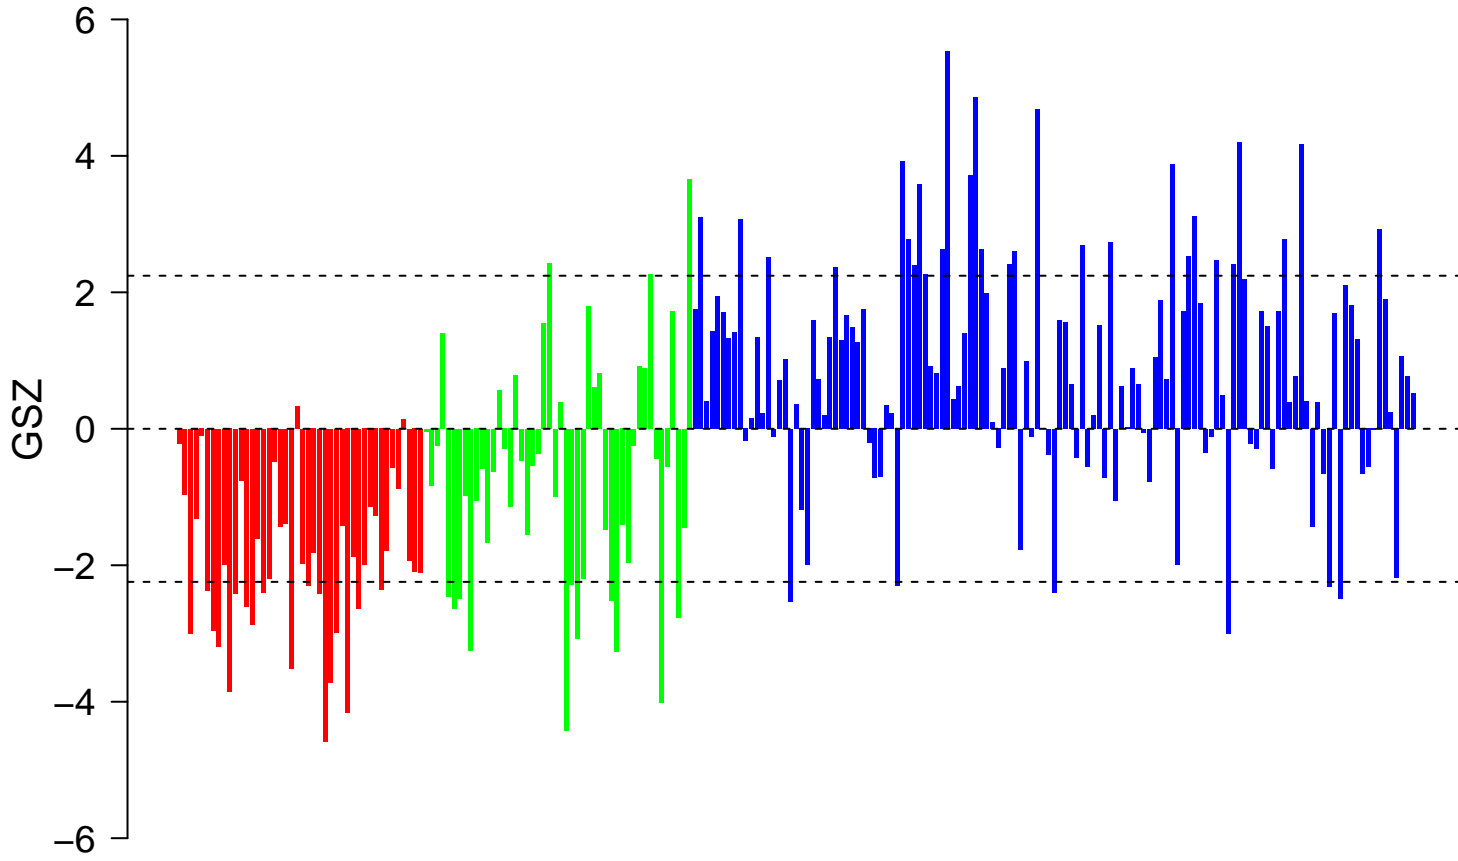

# PID\_NFAT\_TFPATHWAY

# PID\_NFAT\_TFPATHWAY

■ on  
■ -  
□ off