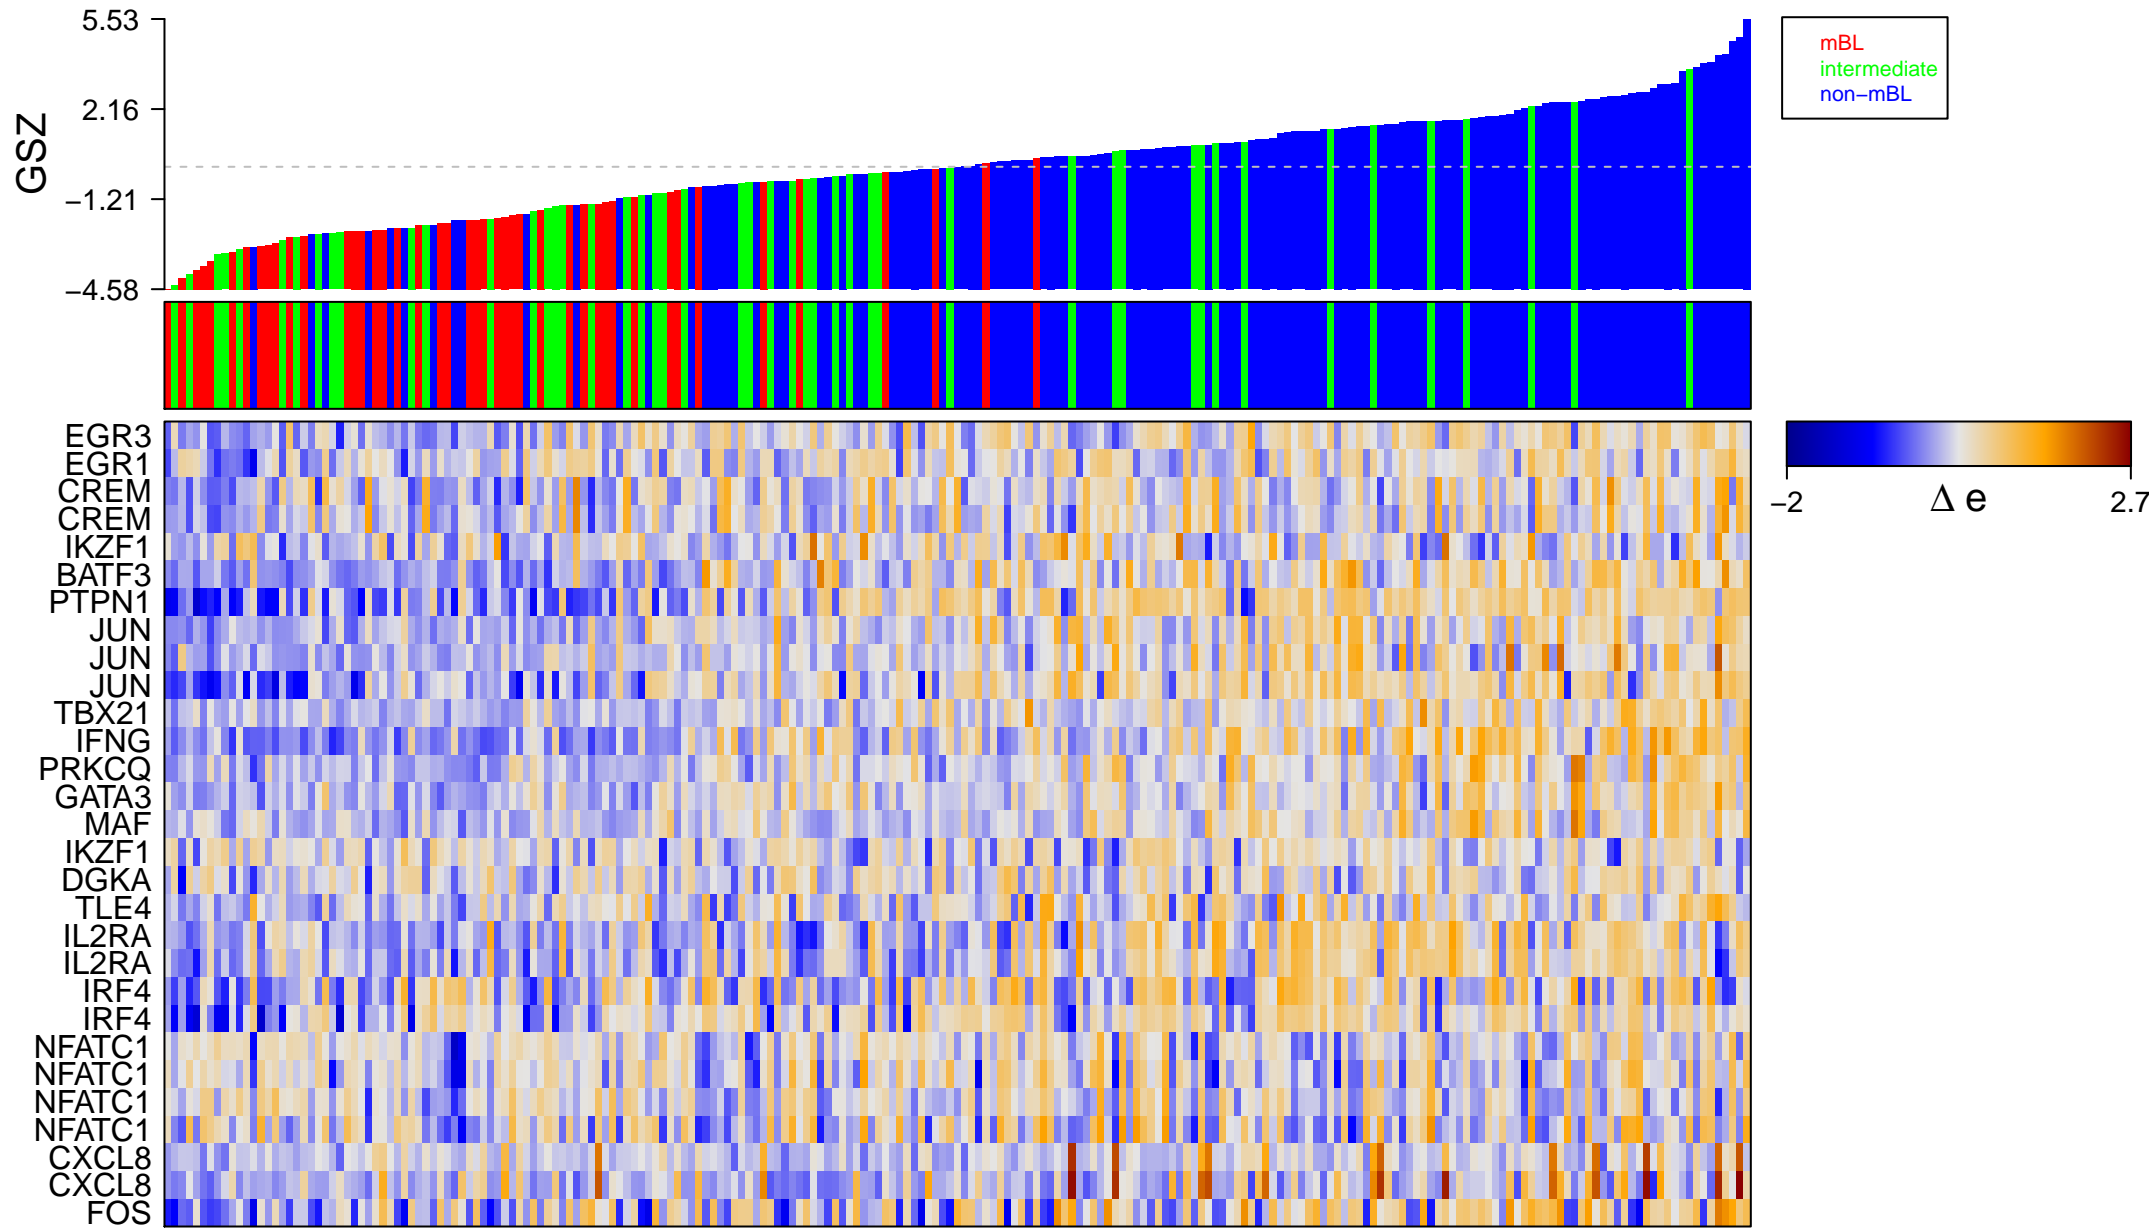

# PID\_NFAT\_TFPATHWAY

# PID\_NFAT\_TFPATHWAY

■ on  
■ -  
□ off